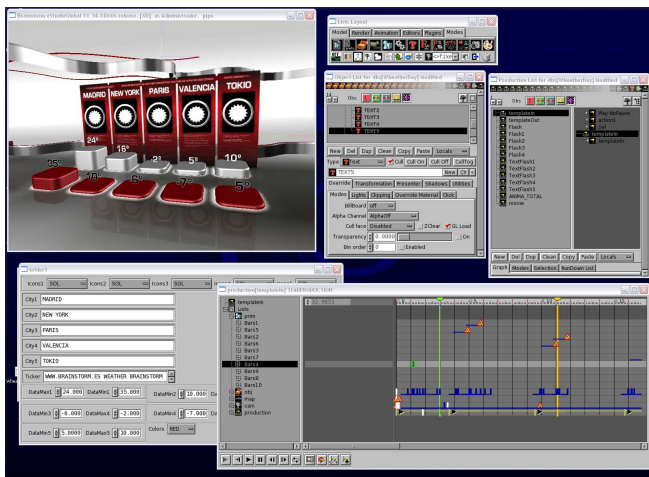

## BRAINSTORM

### BROADCAST REAL TIME 3D GRAPHICS SOLUTIONS

**Founded in 1994, Brainstorm Multimedia is an industry leader in real-time 3D graphics, offering open solutions for virtual sets and broadcast on-air graphics for television and feature film production. Customers include the BBC, NBCUniversal, TVE, NHK, ILM, TBS and KBS, where they use eStudio for: News, Weather, Sports, Elections, Data Tickers, Financial Charts, Logos, Lower 3rds, OnSet Visualization, Event Re-Creation y OTS.**

eStudio Version 11 as Brainstorm software, is the fastest real time 3D broadcast quality rendering engine. Available for the PC, supporting off-the-shelf hardware, optimized for nVidia's FX5800 providing both SD and HD in a single low cost solution. An extensible opened architecture that allows you to tailor the application to meet your specific needs. Live data streaming from your databases like Oracle/SQL using ODBC. Interfaces to iNEWS and ENPS using MOS. Export directly from Maya and 3DStudio MAX. Camera tracking support for all available tracking systems. Available for WindowsXP, LINUX, IRIX, OSX and soon Windows Vista.

This year NAB Show, we'll introduce our latest product, *Brainstorm Easy On-Air Graphics*, the most convenient and easiest tool for non-expert users who are looking for a top-class 3D graphics solution. This new solution simplifies the content creation by using industry standard design tools like Photoshop or Power Point to create new templates and provides a large library of sophisticated templates for the most common graphic need. It also provides the editing software for editor's program creation and the LIVE playout controller in a simple GUI.